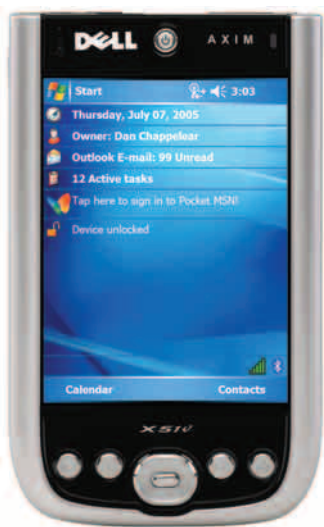

Dell Axim™ X51 and X51v handhelds

The most recent additions to the exciting Dell Axim family, the new X51 and X51v handhelds deliver the performance and expandability to stay productive, connected and entertained. These handhelds provide the level of performance needed to run business applications, surf the Internet and enjoy your favourite multimedia content. Whether you're working or playing on the go, you'll love the convenient mobility of the high-performance Dell Axim X51 and X51v.

Dell Axim X51 handheld

Dell | Axim X51 and X51v handhelds

The powerful **Dell Axim X51v** (624MHz) features a large **3.7" VGA display** that provides brilliant, clear images at **640x480 resolution**. The large viewing area makes documents easy to see so you can work efficiently and quickly. It also gives you an excellent entertainment experience. The **integrated Intel® 2700G graphics accelerator** enables **DVD-quality playback** for video ranging from cartoons to full-length movies. Play **intense 3D games** like Tony Hawk Pro Skater 2, access the Web or enjoy your favourite music, movies and TV programmes.⁷ The X51v delivers crisp, vivid images for an incredible viewing experience on the go.

The Dell Axim X51 features a bright 3.5" QVGA display with a 320x240 resolution, and includes the power and storage capacity to handle work and multimedia applications.

Both handheld models have a sleek and stylish design with CF and SDIO expansion slots for additional memory, scanners, GPS systems, network cards and modems.